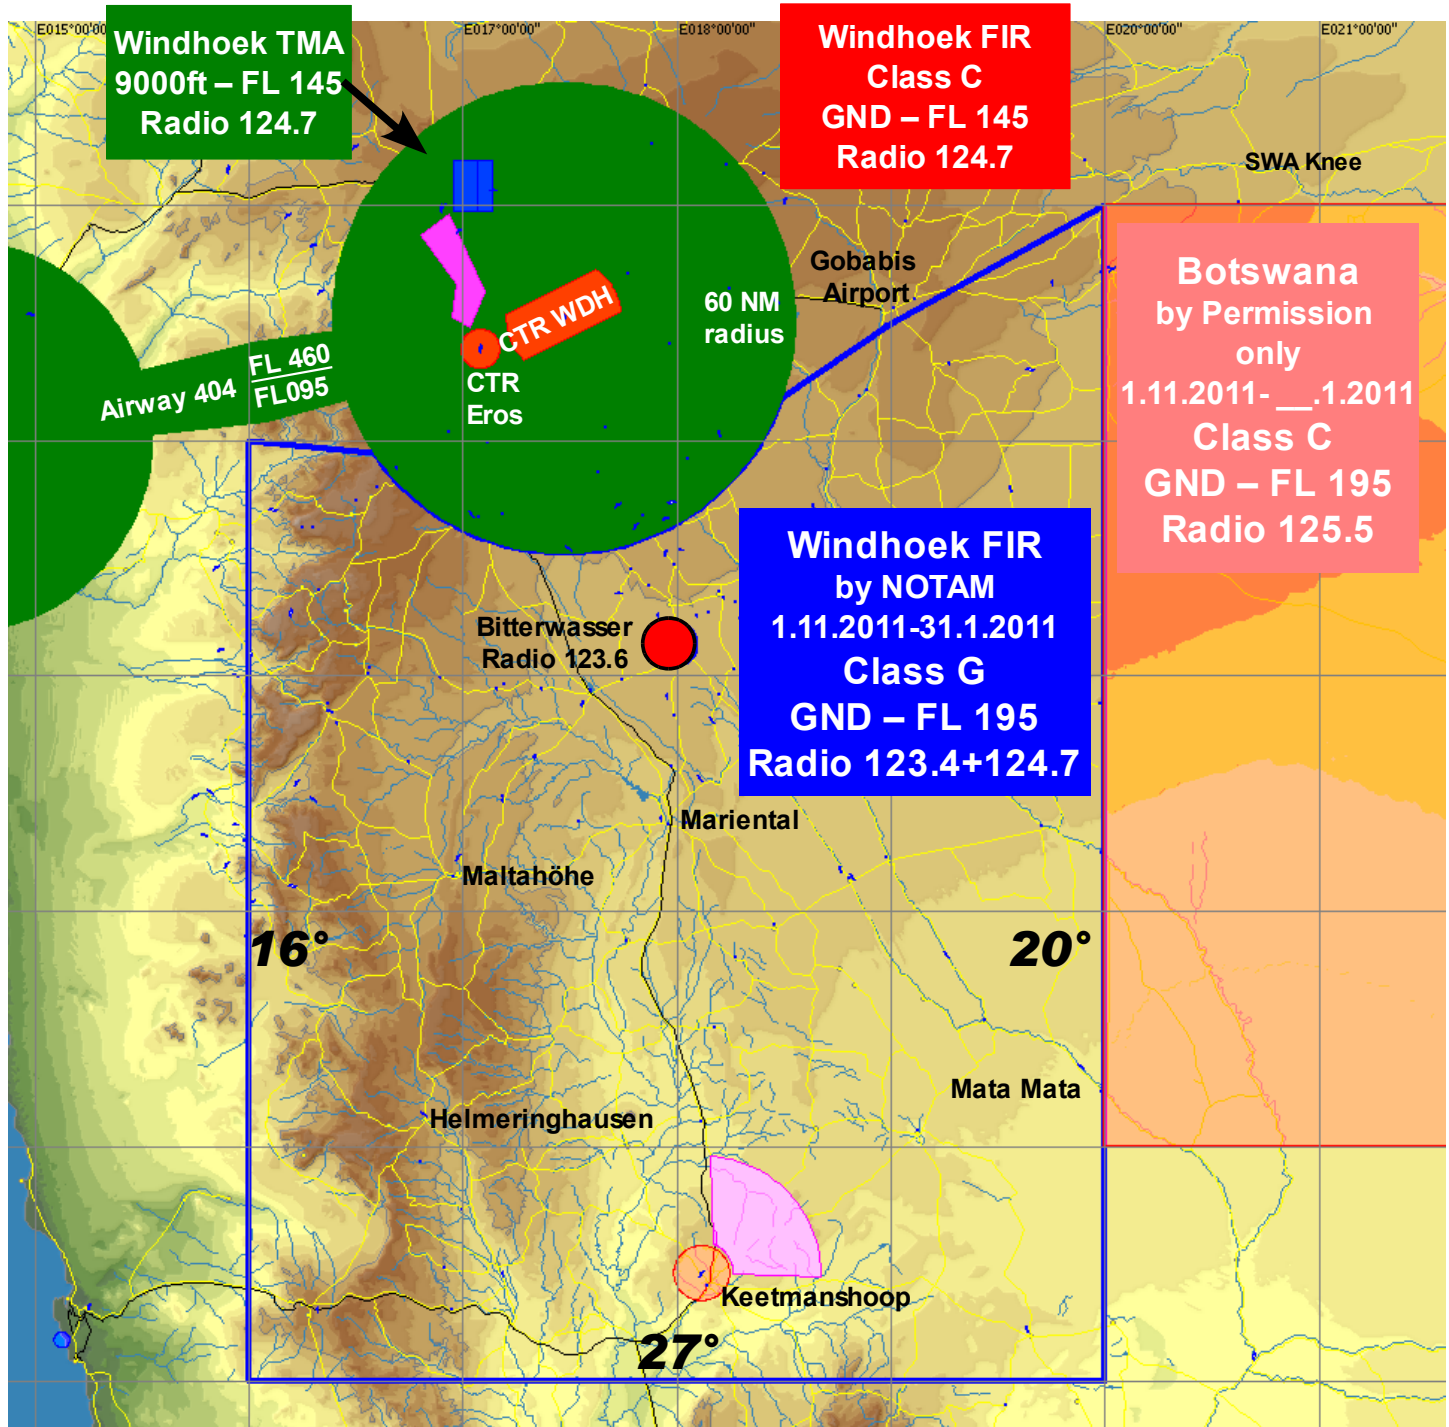

Bitterwasser Gliding Area Information for Namibia 01.11.2010 - 31.01.2011

Tel. Nr.: Bitterwasser 063 - 265 300
WDH Area Control Center 061 - 702 290/1/2 (702286 Asst - 702296 Fax)
 WDH Approach Control 062 - 702490/1/2
 WDH Eros TWR 061 - 702 090-91
 Accident Hotline 061 - 208 84 10

Frequencies: Windhoek Control 124.7 / Windhoek Approach 120.5
 Windhoek TWR 118.1 / Eros TWR 118.7
 Keetmanshoop TWR 118.3 / All other airfields 124.8

Special Requirement: Flying within controlled Airspace (TMA/CTR) only with backup radio or cellular phone allowed.

Coordinates of control points:

North-West	23:00:00 S 016:00:00 E	SWA Knee	22:00:00 S 020:00:00 E
S of Gobabis AP	22:30:17 S 018:59:29 E	South-East	27:00:00 S 020:00:00 E
		South-West	27:00:00 S 016:00:00 E

Bitterwasser Lodge and Flying Center Pty Ltd Bitterwasser International Flying Club		Private Airfield		FYBJ		
Elev 4140ft/1263m		S 23° 51' 53'' E 017° 59' 48''		11 NM S of Uhlenhorst		
Bitterwasser Info 123.60		Information 124.70		Var 14° 23' (2010/11)		
Official COM (EN only) 123.40		Windhoek Int'l FYWH		Approach 120.50		
Temp. COM 123.45				Tower 118.10		
Phone +264 63 265 300		Avgas 100LL limited quantities available				
Runways	Pan	01 to 36			2100-2800m	
	Condition may vary - Do not use after rainfall					
	Gravel	09 / 27	1600m x 35m	11 / 29 Hoskia	800m x 35m	01 / 19 Ldg Only
Longitudinal Slope all Runways below 1%						